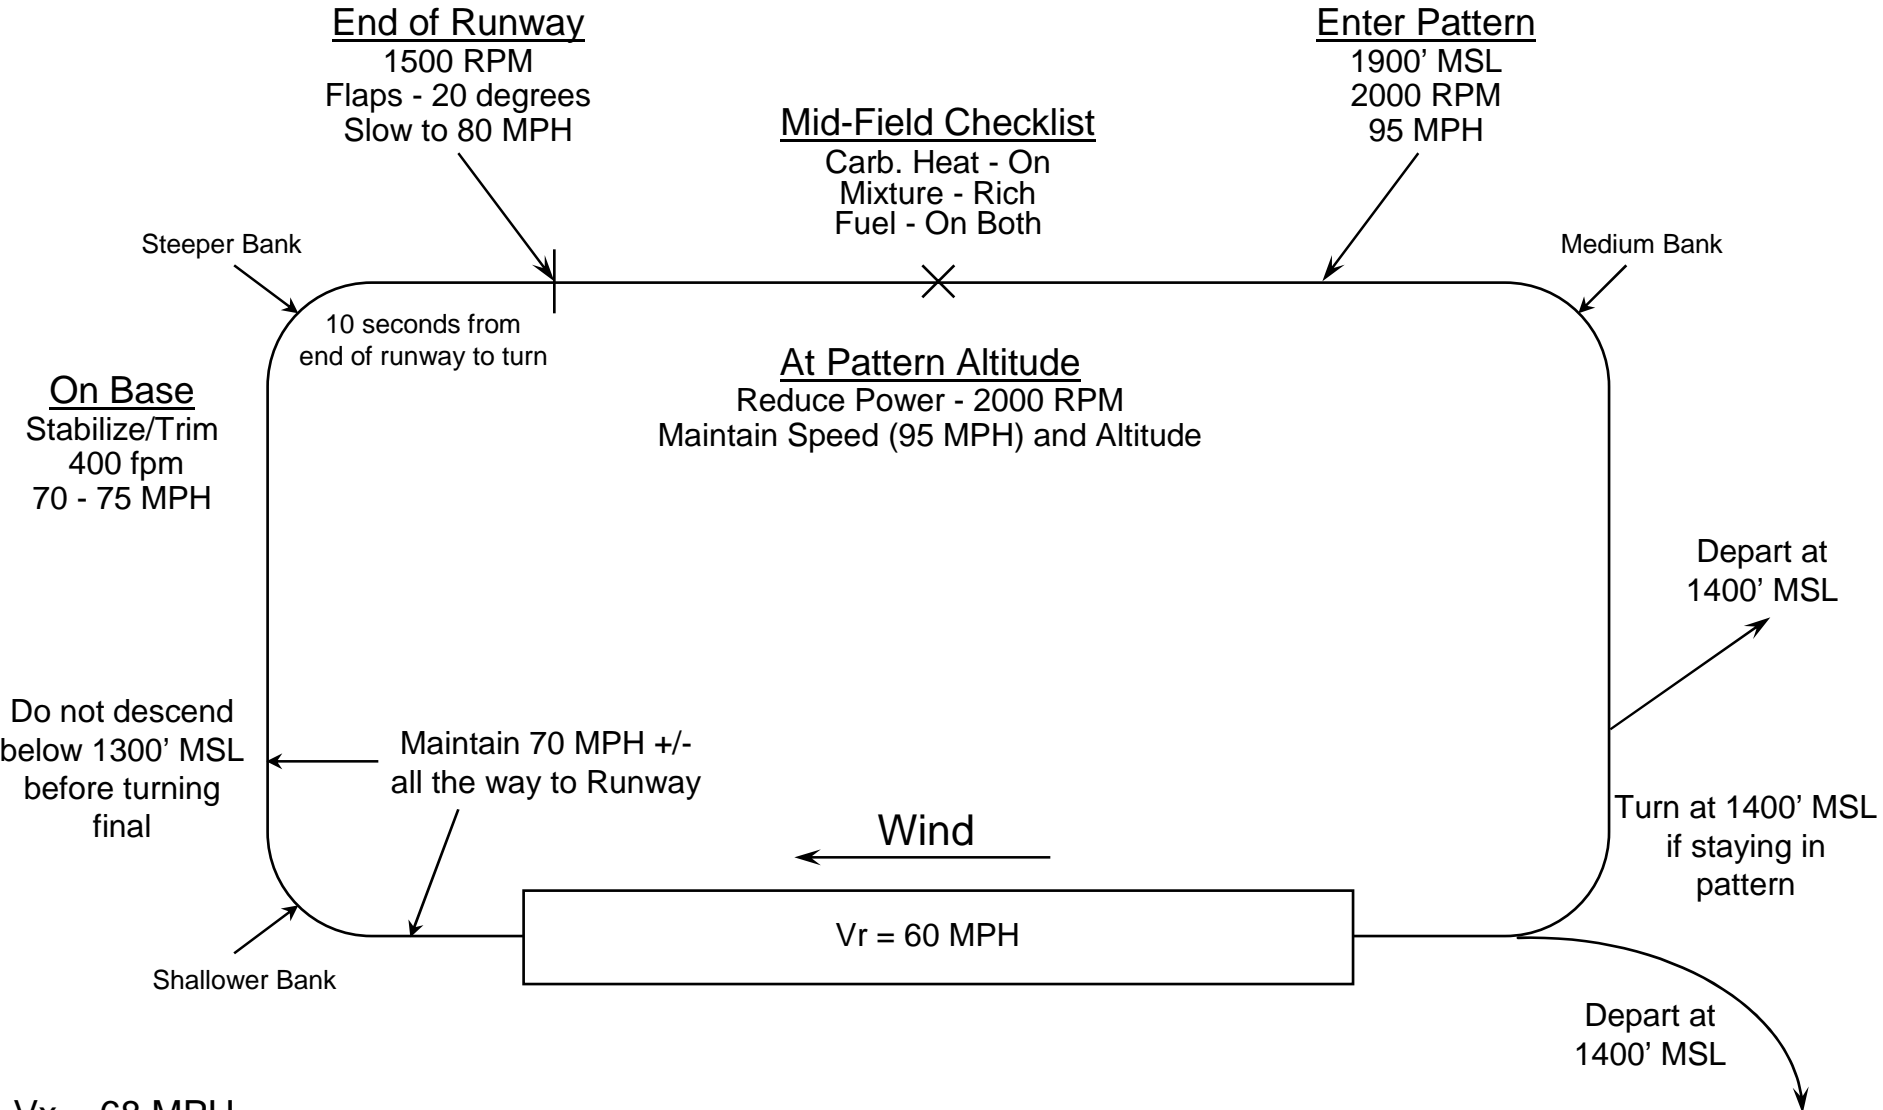

# Crystal Airport Traffic Pattern Procedures - C172 (MPH)

Vx = 68 MPH  
Vy = 85 MPH  
Flaps 20 degrees - 75 MPH  
Flaps 40 degrees - 70 MPH